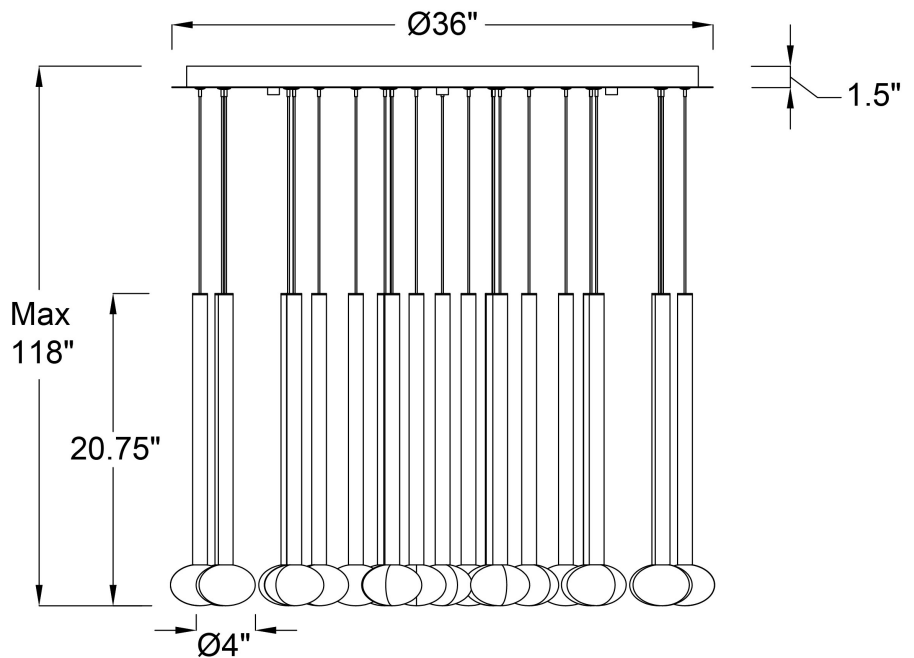

Soffio, 25 Light Round LED Chandelier, Matte Black

Specifications:

Model#: 12111-02
 Finish: Matte Black
 Glass/Shade: Clear Ribbed Glass
 Material: Metal, Aluminum, Glass
 Dimension: 36" D x 20.75" H
 Lamping: LED
 Wattage: 70W
 Voltage: 120-277V
 Color Temperature: 3000K
 CRI: 90
 Delivered Lumen: 1580Lm
 Dimmable: Yes
 Location: Dry
 Max. Hanging Height: 118"
 Canopy Dimension: 36" D
 Product Weight: 61 lbs.

Fixtures weighing 35lbs. or more must be supported and installed independently of the ceiling outlet (junction) box and require additional support in the ceiling where the fixture is being installed.